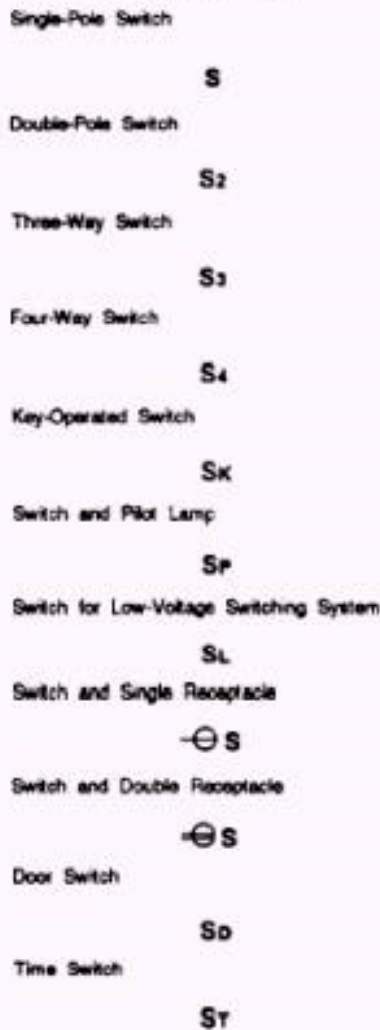

Switch Outlets