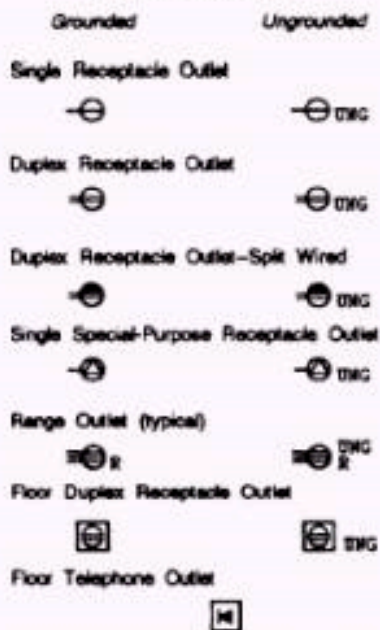

Electrical

Duplex Outlet

Light Switch - Dimmer

Duplex Split Wired

3-Way Switch

Double Duplex

Switch w/ Pilot Light

Kitchen / Bath Ground Fault

Light Switch 1-Way

Range Outlet

Telephone

Lighting Outlets

Receptacle Outlets

Application: example of the use of various symbols to identify location of different types of outlets or connections for under-floor duct or cellular floor systems